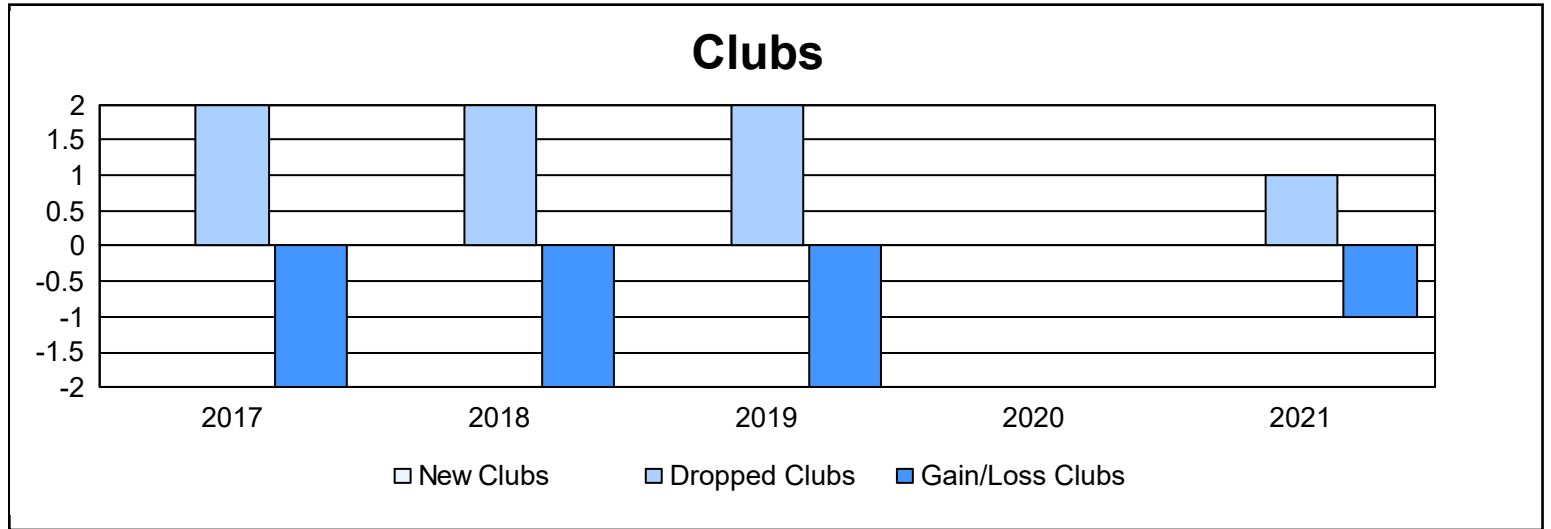

Year	New Clubs	Dropped Clubs	Gain/ Loss Clubs	New Members	Charter Members	Reinstate Members	Transfer Members	Total Member Added	Total Members Dropped	Gain/ Loss Members
2016-2017	0	2	-2	131	0	7	1	139	165	-26
2017-2018	0	2	-2	88	0	6	1	95	157	-62
2018-2019	0	2	-2	74	1	7	2	84	140	-56
2019-2020	0	0	0	72	1	2	1	76	116	-40
2020-2021	0	1	-1	31	0	2	2	35	114	-79
<b>Average</b>	<b>0</b>	<b>1</b>	<b>-1</b>	<b>79</b>	<b>0</b>	<b>5</b>	<b>1</b>	<b>86</b>	<b>138</b>	<b>-53</b>

### Membership Composition June 2021 Cumulative