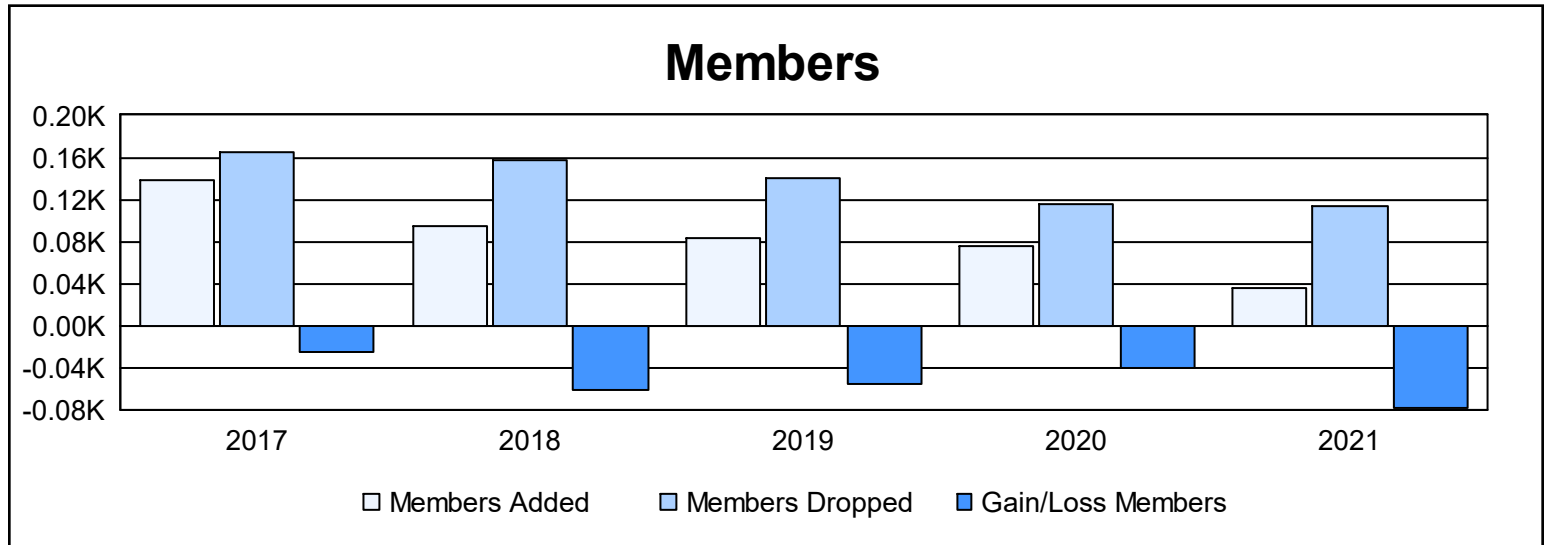

Year	New Clubs	Dropped Clubs	Gain/ Loss Clubs	New Members	Charter Members	Reinstate Members	Transfer Members	Total Member Added	Total Members Dropped	Gain/ Loss Members
2016-2017	0	2	-2	131	0	7	1	139	165	-26
2017-2018	0	2	-2	88	0	6	1	95	157	-62
2018-2019	0	2	-2	74	1	7	2	84	140	-56
2019-2020	0	0	0	72	1	2	1	76	116	-40
2020-2021	0	1	-1	31	0	2	2	35	114	-79
<b>Average</b>	<b>0</b>	<b>1</b>	<b>-1</b>	<b>79</b>	<b>0</b>	<b>5</b>	<b>1</b>	<b>86</b>	<b>138</b>	<b>-53</b>

### Membership Composition June 2021 Cumulative